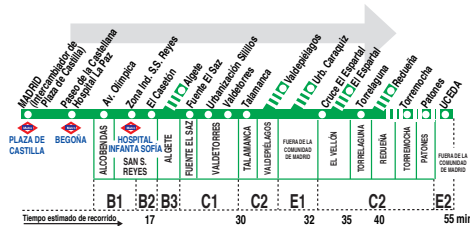

197 Madrid (Plaza Castilla) - Torrelaguna - Uceda

Horarios de paso aproximado (Vigente todo el año)											
111217	MADRID	Fuente el Saiz	Urea, Sillios	Valdeletores	Talamanca	Valdepiñales	TORRE EL SAGUNA	Redueña	Torremocha	Palomares	UCEDA
Lunes a viernes laborables											
6:30	7:05	→	7:15	7:20	→	7:35	→	→	→	→	→
7:15 ^x	7:50	→	8:00	8:05	→	8:20	→	→	→	→	→
7:20	7:55	→	8:05	8:10	→	8:30	→	8:35	→	→	→
8:00	8:35	→	8:45	8:50	→	9:05	→	→	→	→	→
8:00	8:35	→	8:45	→	→	→	→	→	→	→	→
8:45	9:20	→	9:30	9:35	→	9:50	→	→	→	→	→
9:15	9:50	→	10:00	10:05	→	10:20	→	→	→	→	→
10:15	10:50	→	11:00	11:05	→	11:20	→	→	→	→	→
10:15	10:50	→	11:00	→	→	→	→	→	→	→	→
11:00	11:35	→	11:45	11:50	→	12:05	→	→	→	→	→
11:30	12:05	→	12:15	12:20	→	12:35	→	→	→	→	→
12:00	12:35	→	12:45	12:50	→	13:05	→	13:10	→	→	→
12:40	13:15	→	13:25	13:30	→	13:45	→	→	→	→	→
13:25	14:00	→	→	→	→	→	→	→	→	→	→
13:30	14:05	→	14:15	14:20	→	14:35	→	→	→	→	→
13:55 ^x	14:25	→	→	→	→	→	→	→	→	→	→
14:00	14:35	→	14:45	14:50	→	15:05	→	→	→	→	→
14:30	15:05	→	14:45	→	→	→	→	→	→	→	→
14:40	15:15	→	15:20	15:25	15:35	15:50	→	15:55	16:00	16:20	→
15:00	15:35	→	15:45	15:50	→	16:05	→	16:10	→	→	→
15:30	16:05	→	16:15	16:20	→	16:35	16:45	→	→	→	→
16:00	16:35	→	16:45	16:50	16:52	17:05	→	→	→	→	→
16:45	17:20	→	17:30	17:35	→	17:50	→	→	→	→	→
16:45 ^x	17:15	→	→	→	→	→	→	→	→	→	→
17:30 ^x	18:05	→	18:15	18:20	→	18:35	→	→	→	→	→
17:30	18:05	→	18:20	18:25	→	18:40	→	→	→	→	→
18:00	18:35	→	18:45	18:50	→	19:05	→	19:10	→	→	→
18:30	19:05	→	19:15	19:20	→	19:35	→	→	→	→	→
19:00	19:35	→	19:45	19:50	→	20:05	20:15	→	→	→	→
19:00 ^x	19:30	→	→	→	→	→	→	→	→	→	→
19:30	20:05	→	20:15	20:20	→	20:35	→	→	→	→	→
20:00 ^c	20:35	→	20:50	21:00	21:05	21:25	→	21:30	21:35	21:55	→
20:30	21:05	→	21:15	21:20	→	21:35	→	→	→	→	→
21:00	21:35	→	21:45	21:50	→	22:05	→	→	→	→	→
21:30	22:05	→	22:15	22:20	→	22:35	→	→	→	→	→
22:00	22:35	→	22:45	22:50	→	23:05	→	→	→	→	→
22:30	23:05	→	23:15	23:20	→	23:35	→	→	→	→	→
23:30	0:05	→	0:15	0:20	→	0:35	→	→	→	→	→
Sábados laborables											
7:15	7:50	→	8:00	8:05	→	8:20	→	→	→	→	→
7:15	7:50	→	→	→	→	→	→	→	→	→	→
8:00 ^c	8:35	→	8:45	8:50	8:52	9:05	→	9:10	9:15	9:35	→
9:30	10:05	→	10:15	10:20	→	10:35	→	→	→	→	→
11:00	11:35	→	11:45	11:50	→	12:05	→	12:10	12:15	12:35	→
11:00	11:35	→	11:45	→	→	→	→	→	→	→	→
12:30	13:05	→	13:15	13:20	→	13:35	→	→	→	→	→
13:25	14:00	→	→	→	→	→	→	→	→	→	→
13:30	14:05	→	14:15	14:20	14:22	14:35	→	14:40	14:45	15:05	→
15:00	15:35	→	15:45	15:50	→	16:05	→	→	→	→	→
15:00	15:35	→	→	→	→	→	→	→	→	→	→
16:00	16:35	→	16:45	→	→	→	→	→	→	→	→
16:45	17:20	→	17:30	17:35	→	17:50	→	→	→	→	→
16:45	17:20	→	→	→	→	→	→	→	→	→	→
18:00	18:35	→	18:45	18:50	→	19:05	→	→	→	→	→
19:00	19:35	→	19:45	19:50	→	20:05	→	20:10	→	→	→
20:00	20:35	→	20:45	20:50	→	21:05	21:10	→	→	→	→
21:00	21:35	→	21:45	21:50	→	22:05	→	→	→	→	→
21:30	22:05	→	22:15	22:20	→	22:35	→	→	→	→	→
22:00	22:35	→	22:45	22:50	→	23:05	→	→	→	→	→
23:00	23:35	→	23:45	23:50	23:52	0:05	→	0:10	0:15	0:35	→
Domingos y festivos											
8:00 ^x	8:35	→	8:45	8:50	→	9:05	→	→	→	→	→
8:00 ^c	8:35	→	8:45	8:50	8:52	9:05	→	9:10	9:15	9:35	→
9:30	10:05	→	10:15	10:20	→	10:35	→	→	→	→	→
11:00	11:35	→	11:45	11:50	→	12:05	→	12:10	12:15	12:35	→
12:30	13:05	→	13:15	13:20	→	13:35	→	→	→	→	→
13:30	14:05	→	14:15	14:20	14:22	14:35	→	14:40	14:45	15:05	→
14:30	15:05	→	15:15	15:20	→	15:35	→	→	→	→	→
15:30	16:05	→	16:15	16:20	→	16:35	→	→	→	→	→
16:00	16:35	→	16:45	→	→	→	→	→	→	→	→
16:45	17:20	→	17:30	17:35	→	17:50	→	→	→	→	→
17:30	18:05	→	18:15	18:20	→	18:35	→	→	→	→	→
18:00	18:35	→	18:45	18:50	→	19:05	19:10	→	→	→	→
19:00	19:35	→	19:45	19:50	→	20:05	→	→	→	→	→
20:00	20:35	→	20:45	20:50	→	21:05	21:10	→	→	→	→
21:15	21:50	→	22:00	22:05	→	22:20	→	→	→	→	→
22:00	22:35	→	22:45	22:50	→	23:05	→	→	→	→	→
23:00	23:35	→	23:45	23:50	23:55	0:05	→	0:10	0:15	0:35	→
Noches de viernes, sábados y vísperas de festivo											
24:00 ⁱ	0:35	→	0:45	0:50	→	1:05	→	→	→	→	→
1:00 ⁱ	1:35	→	→	→	→	→	→	→	→	→	→
3:00 ⁱ	3:35	→	3:45	3:50	→	4:05	→	→	→	→	→