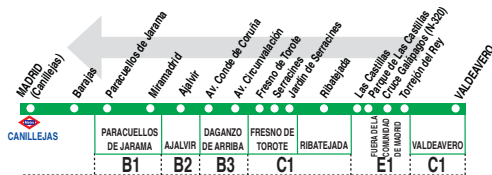

256 Valdeavero - Daganzo - Madrid (Canillejas)

CANILLEJAS	PARACUELLOS DE JARAMA	AJALVIR	DAGANZO DE ARRIBA	FRESNO DE TOROTE	RIBATEJADA	VALDEAVERO
	B1	B2	B3	C1	E1	C1

Horarios de paso aproximado

MADRID (Canillejas)	Paracuellos de Jarama	Urbanización Miraflores	Ajalvir	Daganzo de Arriba	Fresno de Torote	Ribatejada	Torrejón de Rey	VALDEAVERO
Lunes a viernes laborables (Vigente de 1 de septiembre a 15 de junio)								
6:40	6:15	6:10	6:00	5:50	---	---	---	---
7:13	6:48	6:43	6:33	6:23	---	---	---	---
7:20	6:55	6:50	6:40	6:30	6:24	6:12	5:52	5:50
7:40	7:15	7:10	7:00	6:50	---	---	---	---
8:20	7:55	7:50	7:40	7:30	---	---	---	---
8:20	7:55	7:50	7:40	7:30	7:24	7:12	6:52	6:50
8:53	8:28	8:23	8:13	8:03	---	---	---	---
9:25	9:00	8:55	8:45	8:35	---	---	---	---
10:00	9:35	9:30	9:20	9:10	---	---	---	---
10:33	10:08	10:03	9:53	9:43	---	---	---	---
11:05	10:40	10:35	10:25	10:15	---	---	---	---
11:15	10:50	10:45	10:35	10:25	10:19	10:07	9:47	9:45
11:40	11:15	11:10	11:00	10:50	---	---	---	---
12:13	11:48	11:43	11:33	11:23	---	---	---	---
12:45	12:20	12:15	12:05	11:55	---	---	---	---
12:45	12:20	12:15	12:05	11:55	11:49	11:37	11:17	11:15
13:20	12:55	12:50	12:40	12:30	---	---	---	---
13:53	13:28	13:23	13:13	13:03	---	---	---	---
14:20	13:55	13:50	13:40	13:30	13:24	13:12	12:52	12:50
14:25	14:00	13:55	13:45	13:35	---	---	---	---
15:00	14:35	14:30	14:20	14:10	---	---	---	---
15:33	15:08	15:03	14:53	14:43	---	---	---	---
15:45	15:20	15:15	15:05	14:55	14:49	14:37	14:17	14:15
16:05	15:40	15:35	15:25	15:15	---	---	---	---
16:40	16:15	16:10	16:00	15:50	---	---	---	---
17:13	16:48	16:43	16:33	16:23	---	---	---	---
17:20	16:55	16:50	16:40	16:30	16:24	16:12	15:52	15:50
17:45	17:20	17:15	17:05	16:55	---	---	---	---
18:20	17:55	17:50	17:40	17:30	---	---	---	---
18:50	18:25	18:20	18:10	18:00	17:54	17:42	17:22	17:20
18:53	18:28	18:23	18:13	18:03	---	---	---	---
19:25	19:00	18:55	18:45	18:35	---	---	---	---
20:00	19:35	19:30	19:20	19:10	---	---	---	---
20:33	20:08	20:03	19:53	19:43	---	---	---	---
21:05	20:40	20:35	20:25	20:15	20:09	19:57	19:37	19:35
21:05	20:40	20:35	20:25	20:15	---	---	---	---
21:40	21:15	21:10	21:00	20:50	---	---	---	---
22:13	21:48	21:43	21:33	21:23	---	---	---	---
22:30	22:05	22:00	21:50	21:40	21:34	21:22	21:02	21:00
22:45	22:20	22:15	22:05	21:55	---	---	---	---
23:20	22:55	22:50	22:40	22:30	---	---	---	---
23:53	23:28	23:23	23:13	23:03	---	---	---	---
0:25	24:00	23:55	23:45	23:35	---	---	---	---